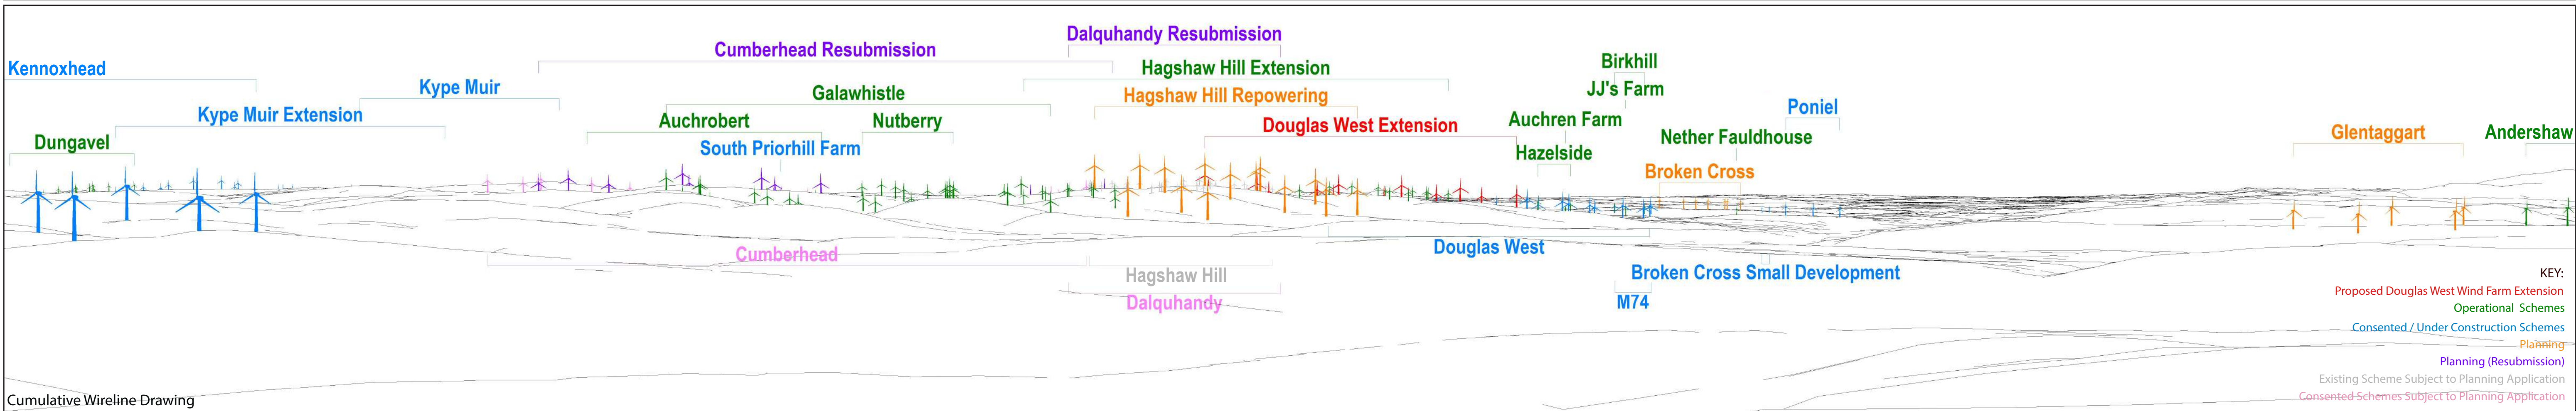

Baseline Photograph

Future Baseline Photograph (Showing all visible consented schemes digitally added)

Figure 6.42 (sheet A)
Viewpoint 11: Cairn Kinney
DOUGLAS WEST WIND FARM EXTENSION

Viewpoint Information
OS Reference: E 278468, N 621429
Ground level: 489m (AOD)

Distance to nearest turbine: 9938m (T1)
Bearing to centre of photograph: 7.65°

Angle of view: 90° (cylindrical)
Principal distance: 500mm

Camera: Canon EOS 5D Mark III
Lens: 50mm Fixed Focal Lens
Height: 1.5m
Date & Time: 07/08/2018 13:00

Future Baseline Photograph (Showing all visible consented schemes digitally added)

Cumulative Wireline Drawing

Figure 6.42 (sheet B)
 Viewpoint 11: Cairn Kinney
 DOUGLAS WEST WIND FARM EXTENSION

Viewpoint Information
 OS Reference: E 278468, N 621429
 Ground level: 489m (AOD)

Viewpoint Information
OS Reference: E 278468, N 621429
Ground level: 489m (AOD)

Distance to nearest turbine: 9938m (T1)
Bearing to centre of photograph: 7.65°

Angle of view: 53.5° (planar)
Principal distance: 812.5mm
Paper size: 841 x 297 mm (half A1)
Correct printed image size: 820 x 260mm